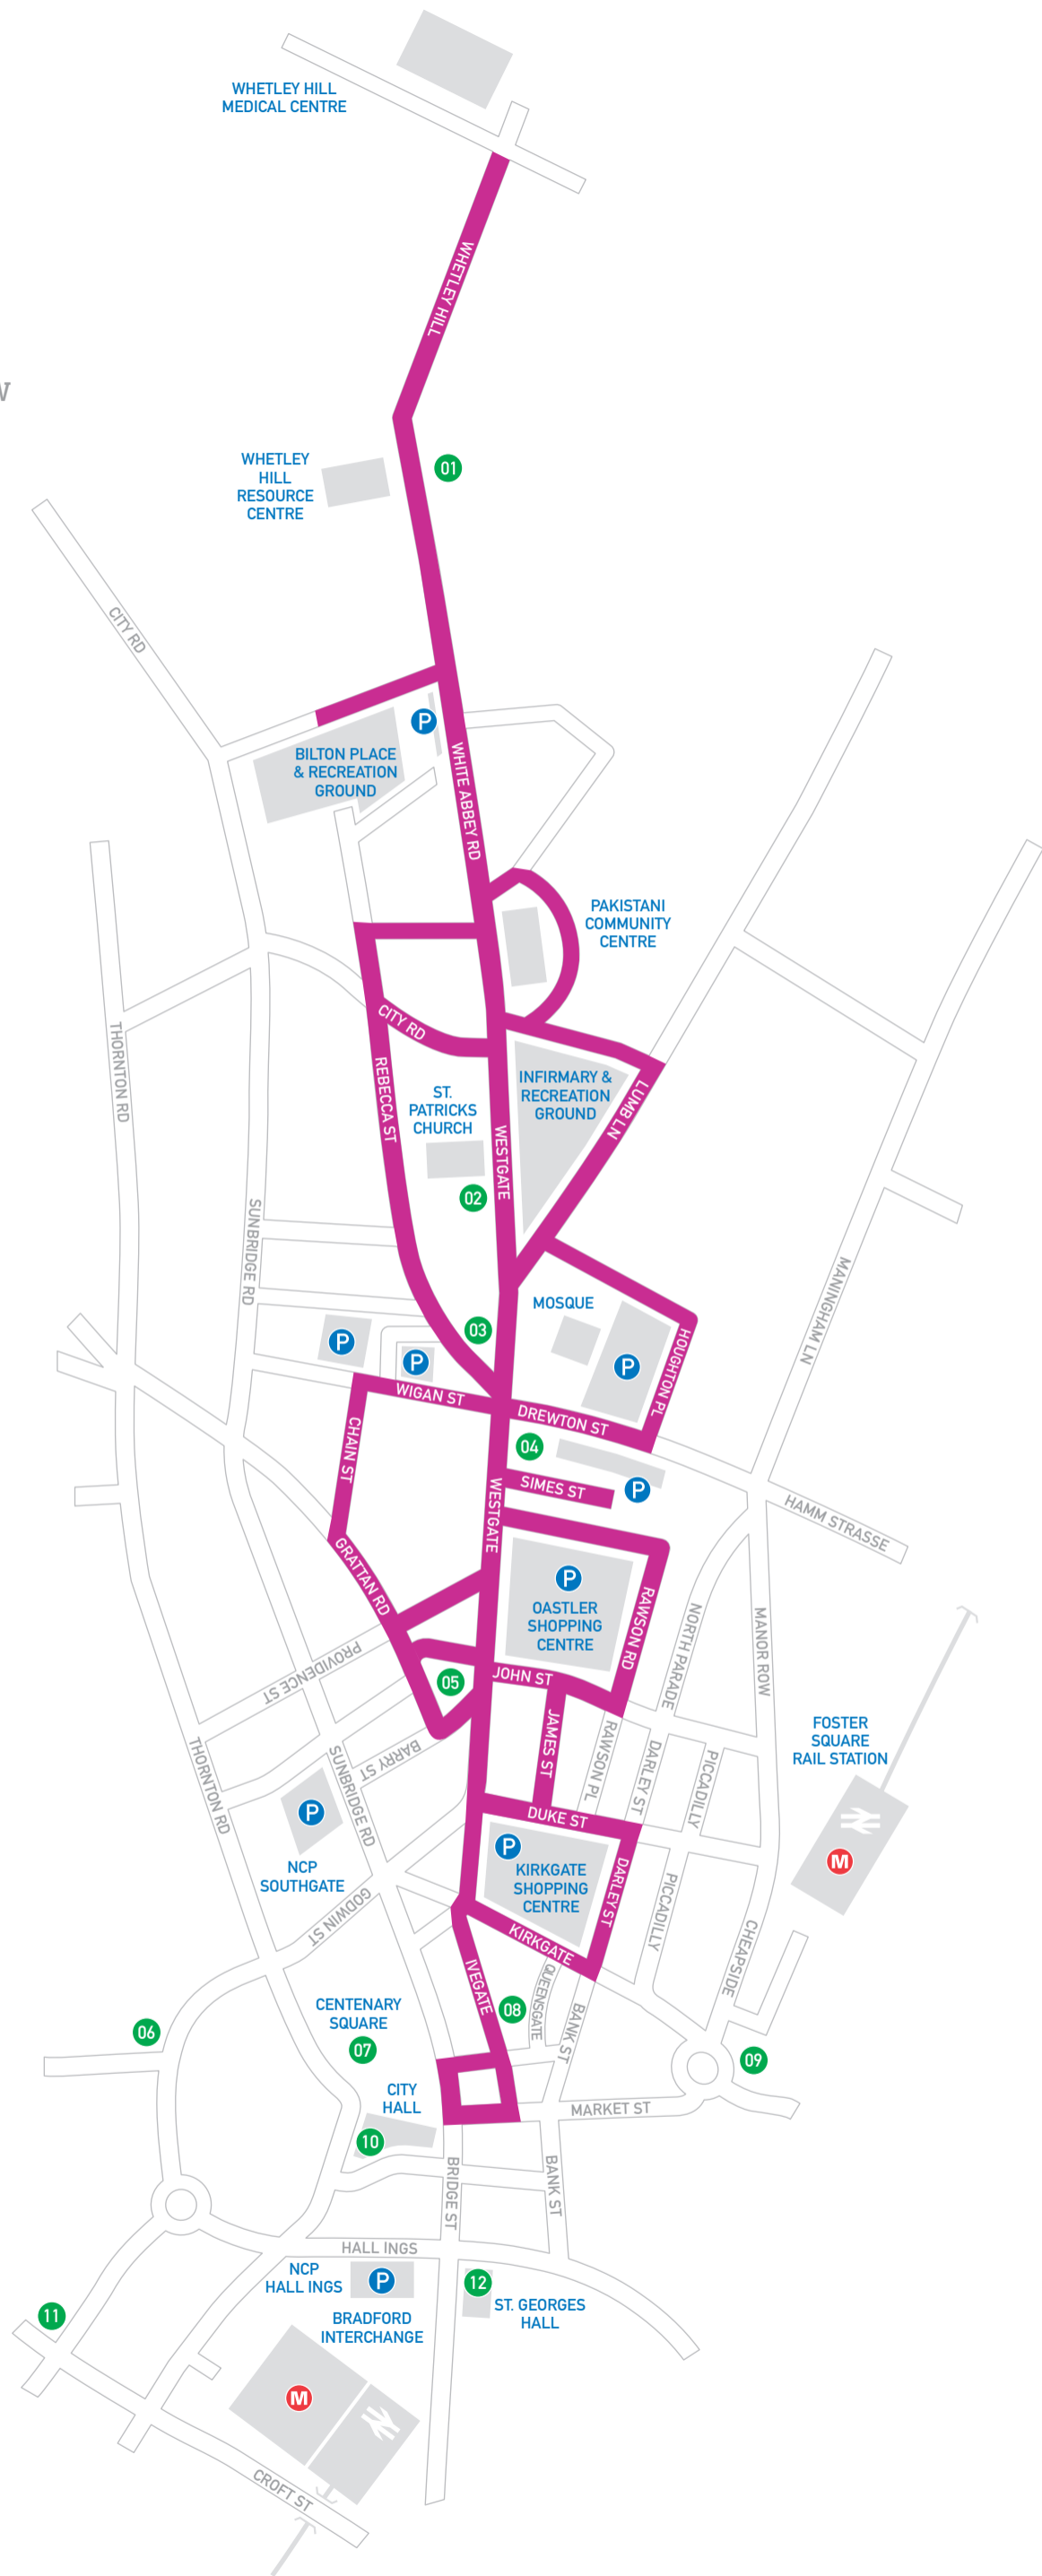

- 01 White Abbey Road Shops BD8 8EA
- 02 Irish Club BD1 2RX
- 03 New Beehive BD1 3AA
- 04 Rawson Market BD1 3RB
- 05 Checkpoint BD1 2QU
- 06 Alhambra Theatre Studio BD7 1AJ
- 07 Centenary Square BD1 1HY
- 08 Ivegate Street entertainment BD1 1RW
- 09 Bradford Cathedral BD1 4EH
- 10 City Hall BD1 1HY
- 11 Rafters BD2 OBS
- 12 St Georges Hall BD1 1JS
- Polish Club BD7 1NP
- Factory Street Studios BD4 9NW
- Voltage Studios BD5 7JW
- Jam on Top Keighley BD21 4LG

World Mile